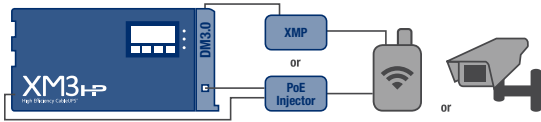

ALPHAGATEWAY

ADVANCED SERVICES OVER HFC NETWORK

SMALL CELL | WI-FI | INTERNET OF THINGS | SECURITY & SURVEILLANCE

AlphaGateway blends HFC plant power conversion and data backhaul capacity to deliver power and communications for **Small Cell**, **Wi-Fi**, **IoT**, **Security** and **Surveillance**.

ADVANCED SERVICES OVER HFC NETWORK

ALPHAGATEWAY APPLICATION DIAGRAMS

Leverage existing power supply locations to add advanced revenue-generating services, like Wi-Fi, with the AlphaGateway XMG and XMP.

AlphaGateway XMG & XMP Application

A single AlphaGateway SMG can power and provide backhaul for IP devices such as security cameras.

AlphaGateway SMG Application

The AlphaGateway BSC receives its power and bandwidth directly from the HFC network, utilizing hardened components to transform and "clean" it into reliable power and data backhaul for 4G small cell radios.