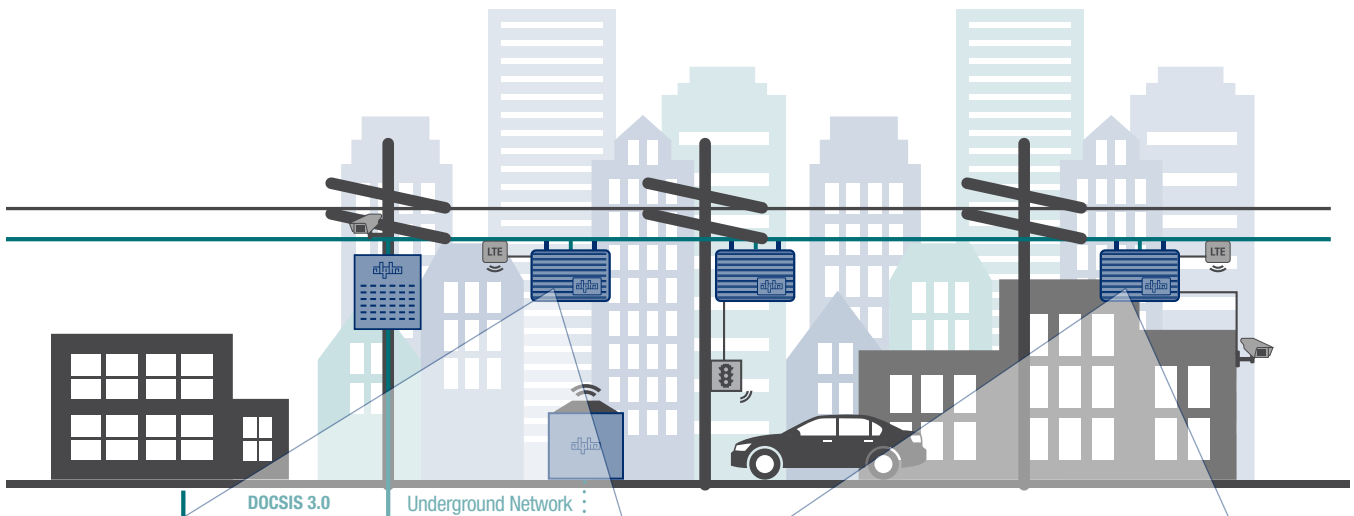

ADVANCED SERVICES OVER HFC NETWORK

ALPHAGATEWAY APPLICATION DIAGRAMS

Leverage existing power supply locations to add advanced revenue-generating services, like Wi-Fi, with the AlphaGateway XMG and XMP.

AlphaGateway XMG & XMP Application

A single AlphaGateway SMG can power and provide backhaul for IP devices such as security cameras.

AlphaGateway SMG Application

The AlphaGateway BSC receives its power and bandwidth directly from the HFC network, utilizing hardened components to transform and "clean" it into reliable power and data backhaul for 4G small cell radios.

AlphaGateway BSC Application

Combining power and backhaul with IoT wireless technology, the AlphaGateway IoT is the premiere single-box solution for delivering machine-to-machine (M2M) IoT data communications.