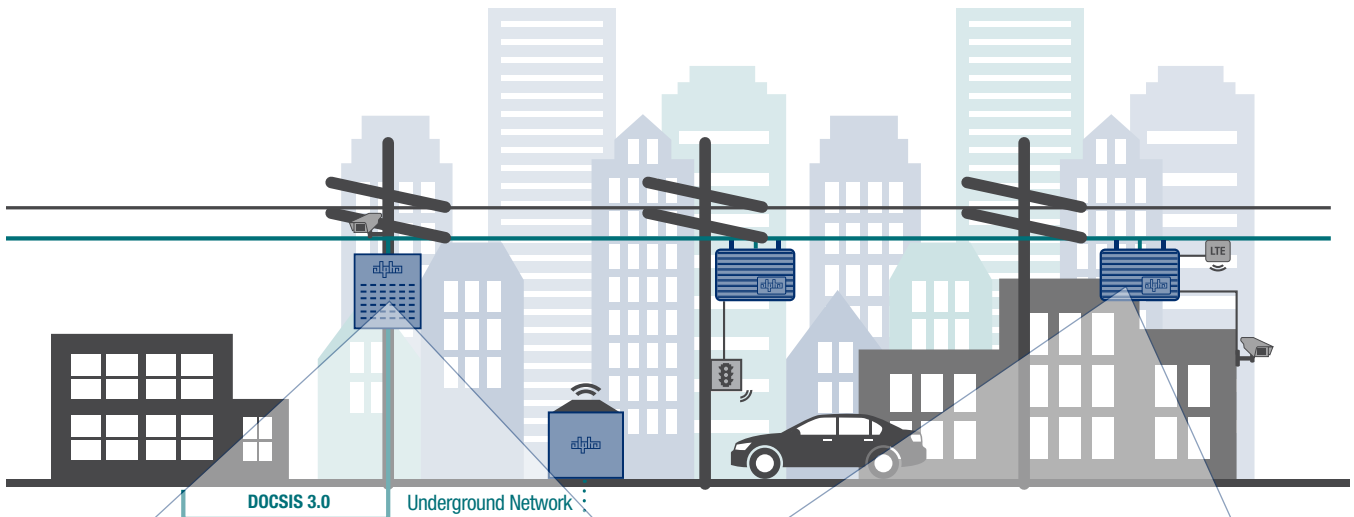

ALPHAGATEWAY

ADVANCED SERVICES OVER HFC NETWORK

SMALL CELL | WI-FI | INTERNET OF THINGS | SECURITY & SURVEILLANCE

AlphaGateway blends HFC plant power conversion and data backhaul capacity to deliver power and communications for **Small Cell**, **Wi-Fi**, **IoT**, **Security** and **Surveillance**.

ADVANCED SERVICES OVER HFC NETWORK

ALPHAGATEWAY APPLICATION DIAGRAMS

Leverage existing power supply locations to add advanced revenue-generating services, like Wi-Fi, with the AlphaGateway XMG and XMP.

AlphaGateway XMG & XMP Application

A single AlphaGateway SMG can power and provide backhaul for IP devices such as security cameras.

AlphaGateway SMG Application

The AlphaGateway BSC receives its power and bandwidth directly from the HFC network, utilizing hardened components to transform and "clean" it into reliable power and data backhaul for 4G small cell radios.

AlphaGateway BSC Application

Combining power and backhaul with IoT wireless technology, the AlphaGateway IoT is the premiere single-box solution for delivering machine-to-machine (M2M) IoT data communications.