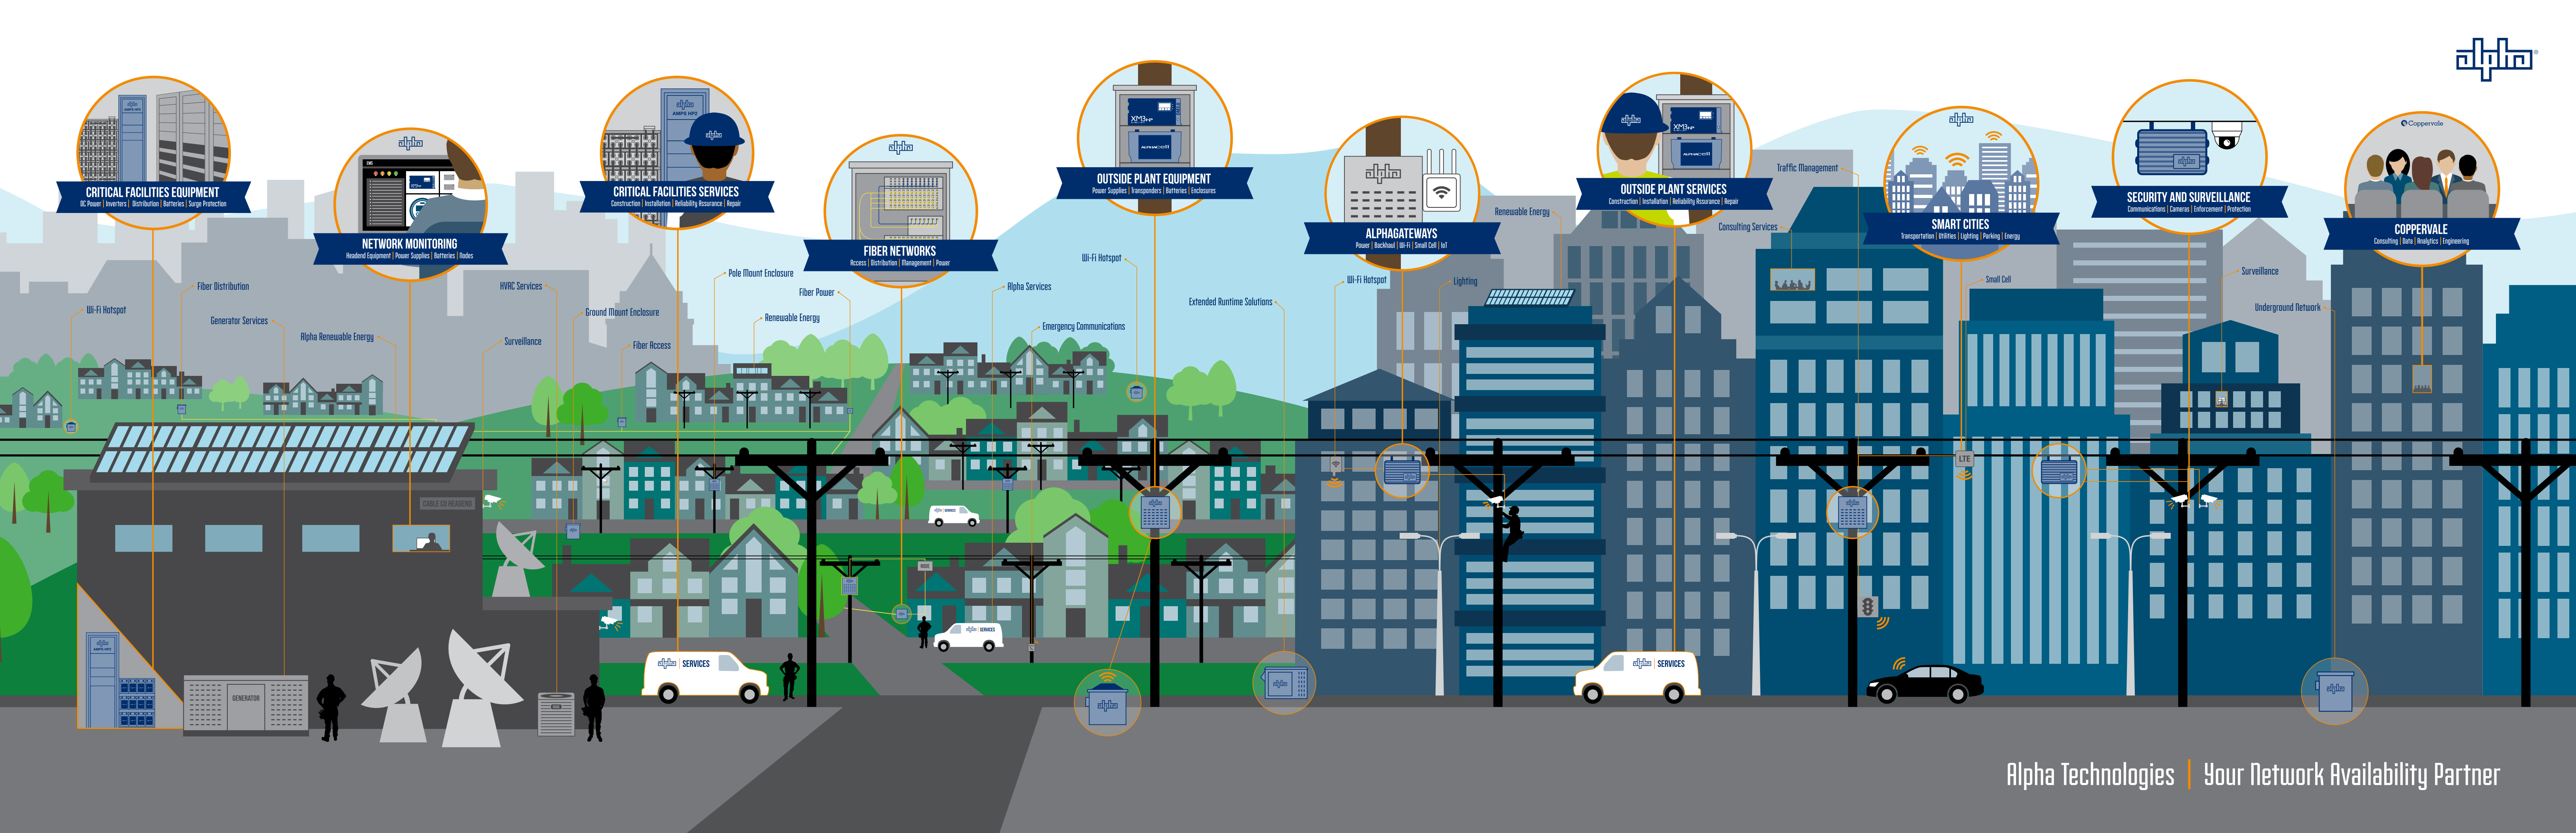

CRITICAL FACILITIES EQUIPMENT
DC Power | Inverters | Distribution | Batteries | Surge Protection

NETWORK MONITORING
Headend Equipment | Power Supplies | Batteries | Nodes

CRITICAL FACILITIES SERVICES
Construction | Installation | Reliability Assurance | Repair

FIBER NETWORKS
Access | Distribution | Management | Power

OUTSIDE PLANT EQUIPMENT
Power Supplies | Transponders | Batteries | Enclosures

ALPHAGATEWAYS
Power | Backhaul | Wi-Fi | Small Cell | IoT

OUTSIDE PLANT SERVICES
Construction | Installation | Reliability Assurance | Repair

SMART CITIES
Transportation | Utilities | Lighting | Parking | Energy

SECURITY AND SURVEILLANCE
Communications | Cameras | Enforcement | Protection

COPPERVALE
Consulting | Data | Analytics | Engineering

Wi-Fi Hotspot

Generator Services

Alpha Renewable Energy

HVAC Services

Surveillance

Ground Mount Enclosure

Fiber Access

Pole Mount Enclosure

Fiber Power

Renewable Energy

Alpha Services

Emergency Communications

Wi-Fi Hotspot

Extended Runtime Solutions

Lighting

Renewable Energy

Wi-Fi Hotspot

Small Cell

Surveillance

CABLE OD HEADEND